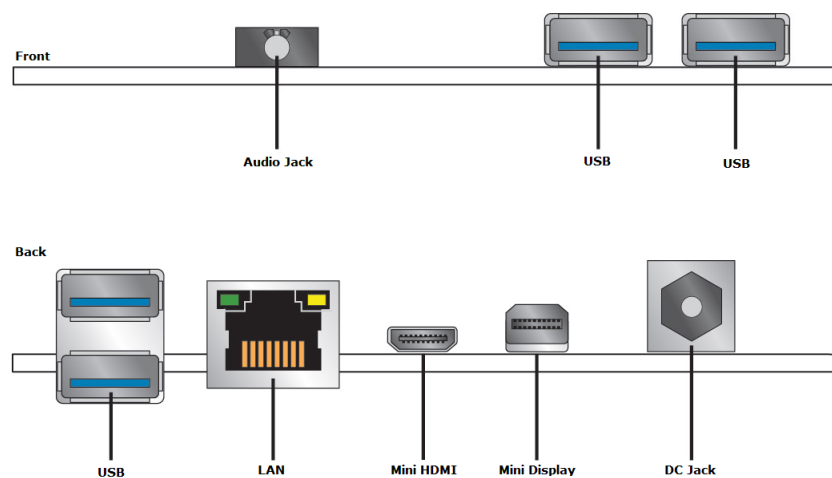

Small Entertainment Centre

1 Features

1. **Audio on Demand:** Select music from a media server or playback of a public playlist.
   Radio: Select FM radio channels.
   Service call: Service call via Lantic remote control, routed to crew areas.

2 Remote Control

1. **RC20:** Remote control application for iPod, iPhone and iPad.

3 Technical Specification

3.1 Network:

- Ethernet port 10/100/1000 Mbps. (RJ45)

3.2 USB

- USB Ver. 3.0 Front (2xUSB Type A)
- USB Ver. 2.0 Back (2xUSB Type A)

3.3 Audio

- Stereo Front Jack connector

- 1 Left audio out
- 2 Right audio out
- 3 Common ground
- 4 Audio in (not used)

3.4 Data storage:

- Solid State Drive Typical 60 GB.

3.5 Power

- External power supply Back DC Jack connector (Power supply included)
- Supply range 100-240VAC , 50-60Hz.
- Typical use: ~23W. (Measured when SEC software is operational)

3.6 Temperature:

- Max ambient temp 40°C/104°F
- Typical Heat generation ~15 W.