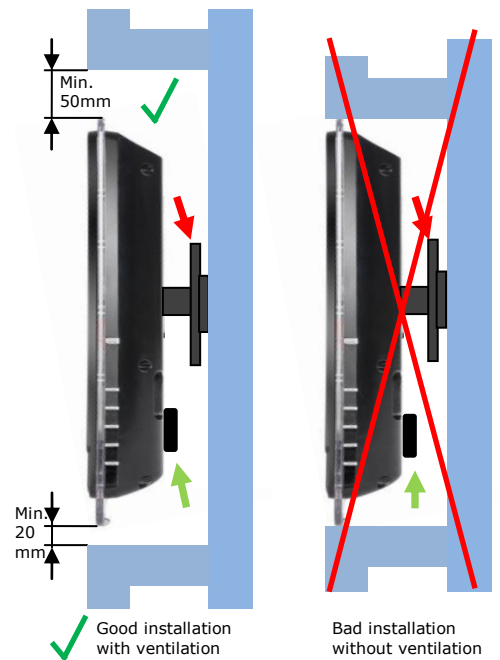

Front view:

Rear view:

Rear view with cables & VESA100 bracket fitting.

Minimum required depth of VESA mount is 20-25 mm.

* all specifications subject to change without notice

Entertainment Center. 21,5" Panel w/ DVD, Speaker. - Type No.: YES-PEC-22-Edge

Side view:

Back panel connections:

Table stand Side view:

Mounting ON Wall:

↑ VESA100 wall bracket
Lantic part no: 2226

Mounting IN Wall:

Lantic USB-IR receiver for Remote control & Keyboard
Lantic part no: 2272

Technical specifications:

Audio:

- Stereo amplifier & Speakers	2 x 3W	Built-in
- Line / Headphone output (will mute Int. Speaker)	Headphone level	Stereo Mini Jack 3,5mm.

Video for external monitor:

- HDMI video Input & Output	Not Used.	2 x HDMI
-----------------------------	-----------	----------