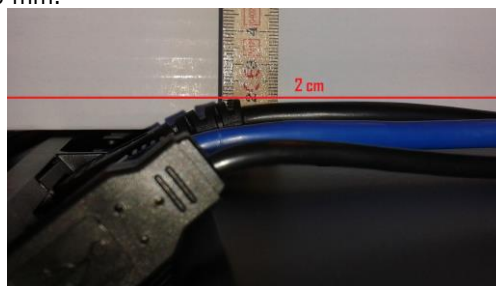

Front view:

Rear view:

Rear view with cables & VESA100 bracket fitting.

Minimum required depth of VESA mount is 20-25 mm.

* all specifications subject to change without notice

Entertainment Center. 21,5" Panel w/ DVD, Speaker. - Type No.: YES-PEC-22-Edge