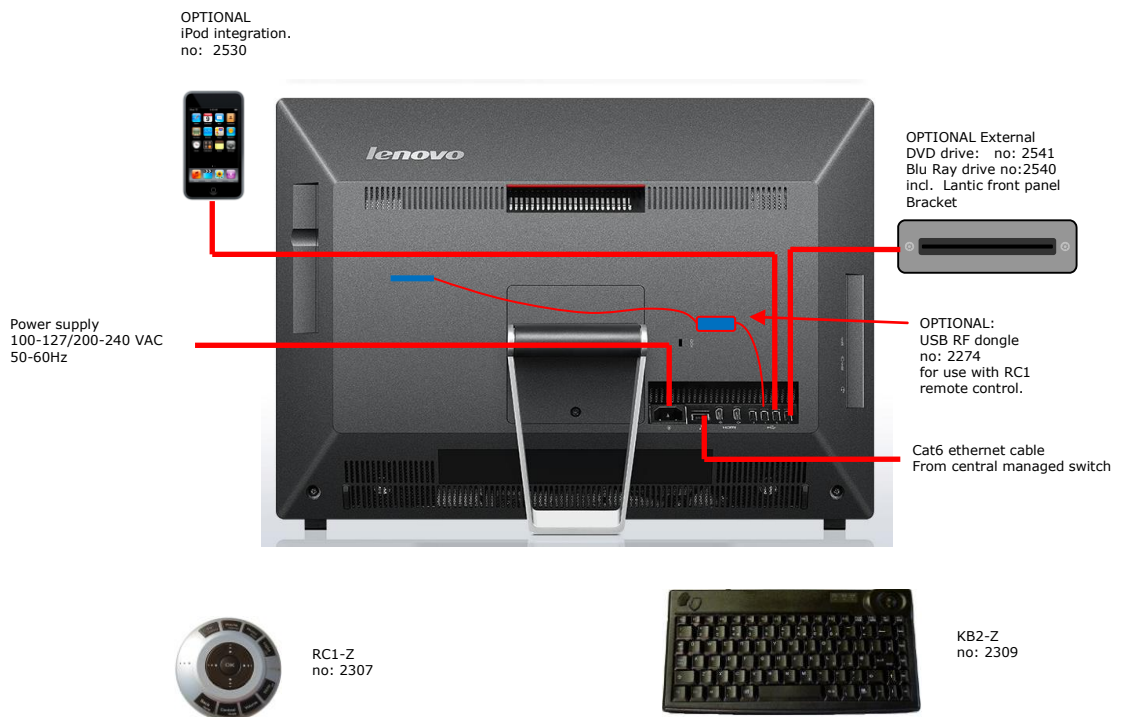

* all specifications subject to change without notice

Entertainment Center. 21,5" Panel w/ DVD, Speaker. - Type No.: YES-PEC-22-Edge

App.1: Basic installation example with (IR) remote control:

Typical application: Crew cabins & smaller guest cabins

App.2: Basic installation example with Radio (RF) remote control:

Shown with OPTIONAL iPod dock & OPTIONAL remote DVD drive.

* all specifications subject to change without notice