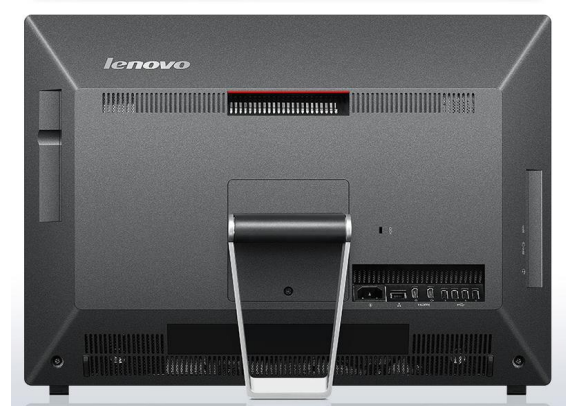

Entertainment Center. 21,5" Panel w/ DVD, Speaker. - Type No.: YES-PEC-22-Edge

Index:

Features: 2

Optional: 2

Front view: Rear view: 2

Rear view with cables & VESA100 bracket fitting 2

 Side view: Back panel connections: 3

Table stand Side view: Mounting ON Wall: Mounting IN Wall: 3

Power LED: 3

Technical specifications: 4

 Audio: 4

 Video for external monitor: 4

 Network: 4

 Wireless control inputs: 4

 Data storage: 4

Entertainment Center. 21,5" Panel w/ DVD, Speaker. - Type No.: YES-PEC-22-Edge

Features:

- Audio on Demand:** Select Genre, Artist, Album, Track from CD's on media server.
- Video on Demand:** Select Genre, Title from DVD's or BR's on media server.
- Central sources:** Select central distributed sources like Sat TV, terrestrial TV, FM radio, Cameras. (with or without central control of SAT decoder(s))
- Private audio & video:** Playback Audio or Video from the built-in DVD drive
- Internet Access:** Browse the internet (if connection is available)
- Email Access:** Read and write emails (if connection is available)
- Power save:** Fully operational, after wake from sleep, in less than 3 seconds

Front view:

Rear view:

Rear view with cables & VESA100 bracket fitting.

Minimum required depth of VESA mount is 20-25 mm.

* all specifications subject to change without notice

Entertainment Center. 21,5" Panel w/ DVD, Speaker. - Type No.: YES-PEC-22-Edge