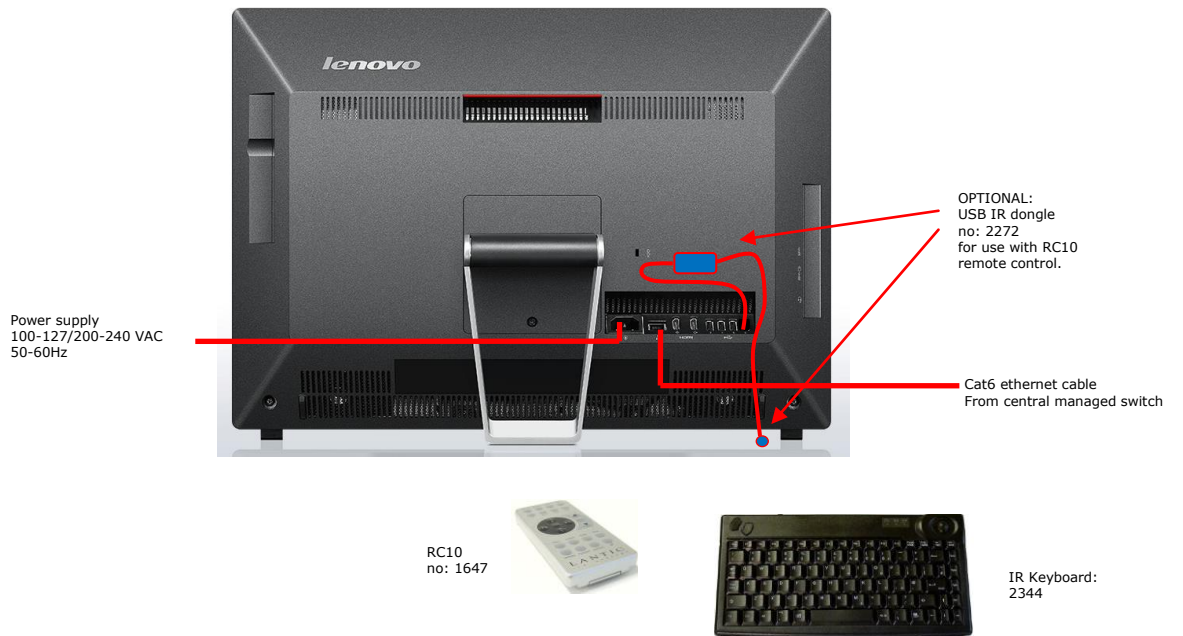

Mechanical dimensions:

Dimensions w/o stand & cables (WxHxD)	535 x 385 x 50 mm.
Required space – on wall slim bracket w/ cables (WxHxD)	535 x 385 x 75mm.
Required space - Standing (WxHxD)	535 x 385 x 160 mm.

* all specifications subject to change without notice

Entertainment Center. 21,5" Panel w/ DVD, Speaker. - Type No.: YES-PEC-22-Edge

App.1: Basic installation example with (IR) remote control:

Typical application: Crew cabins & smaller guest cabins