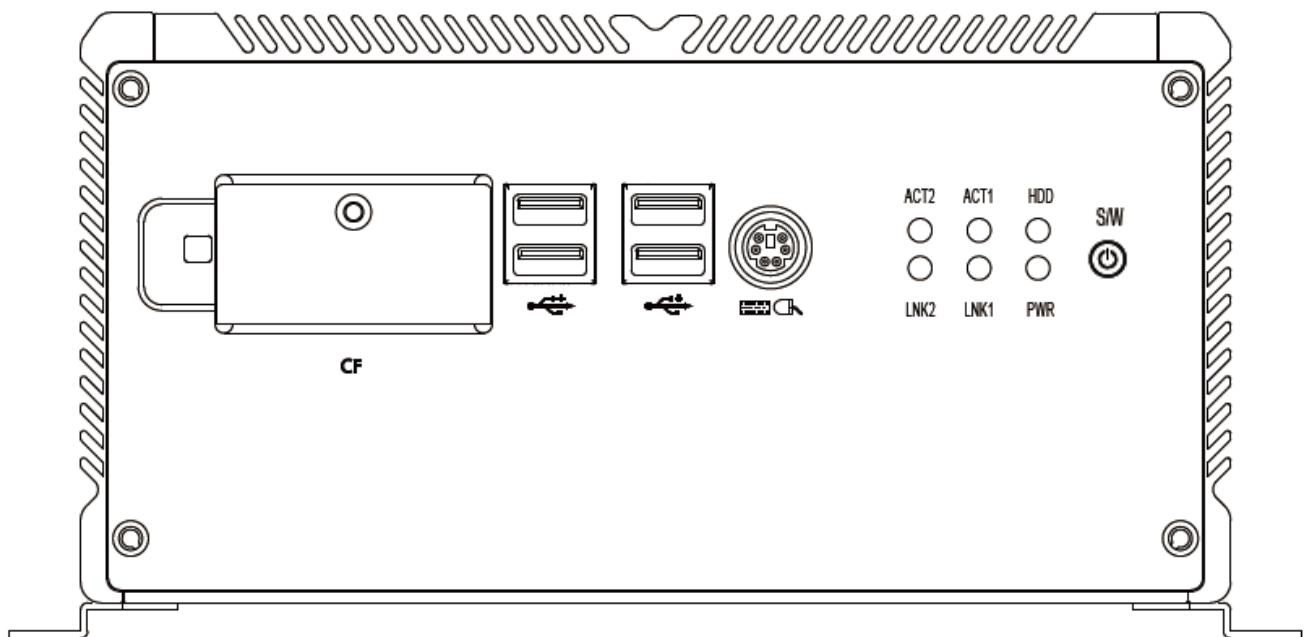

Central Stream Server, Type No.: YCE-CSS v1

Index:

Features: 2
Front view: 2
Rear view: 2
Technical specifications: 3
 Video out: 3
 Network: 3
 Controls: 3
 Data storage: 3
 Power consumption: 3
 Temperature: 3
 Weight: 3
 Mechanical dimensions: 3
Application example: Streaming solution with 12 streamers & 12 Sat receivers: 4

* all specifications subject to change without notice

Central Stream Server, Type No.: YCE-CSS v1

Features:

Streaming 12 simultaneous MPEG-2 Audio/Video signals in a multicast format on Ethernet via a managed switch.

Front view:

Rear view:

* all specifications subject to change without notice

Central Stream Server, Type No.: YCE-CSS v1

Technical specifications:

Video out:

- Analog (VGA) output for LCD & Plasma monitor "SXGA" (max length 15 m.) (Sub-D15)
- High Definition Multimedia Interface HDMI "HDMI" (max length 5m.)