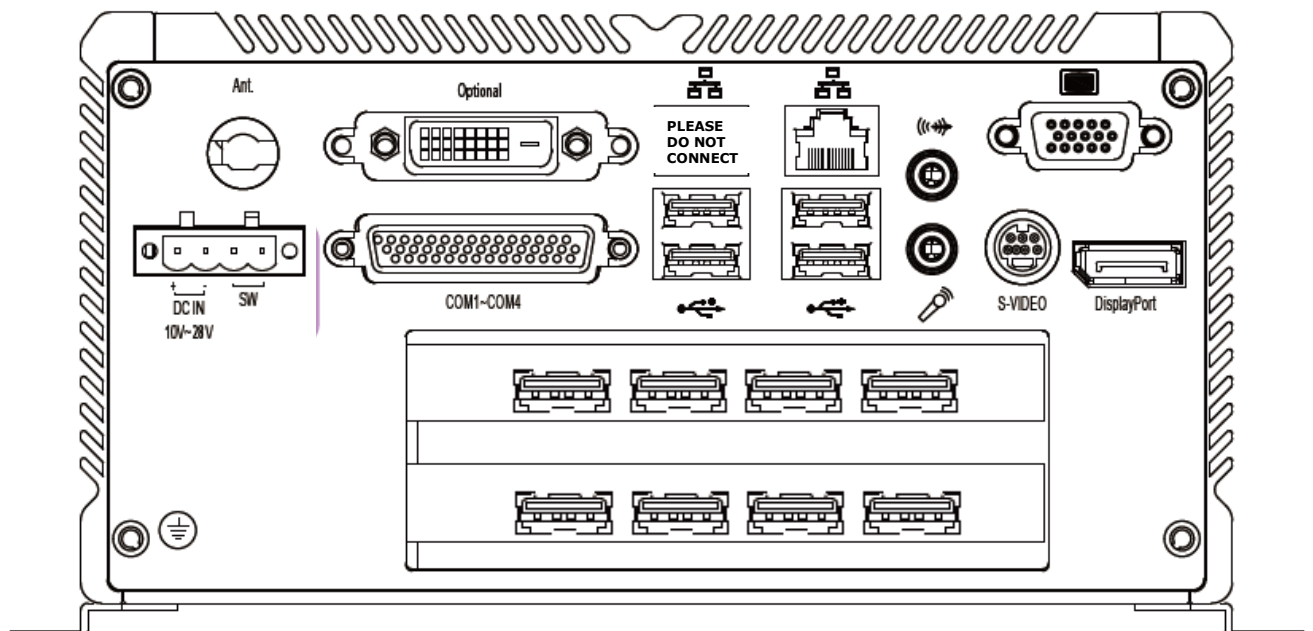

Central Stream Server, Type No.: YCE-CSS v1

Index:

Features: 2
Front view: 2
Rear view: 2
Technical specifications: 3
 Video out: 3
 Network: 3
 Controls: 3
 Data storage: 3
 Power consumption: 3
 Temperature: 3
 Weight: 3
 Mechanical dimensions: 3
Application example: Streaming solution with 12 streamers & 12 Sat receivers: 4

* all specifications subject to change without notice

Central Stream Server, Type No.: YCE-CSS v1

Features:

Streaming 12 simultaneous MPEG-2 Audio/Video signals in a multicast format on Ethernet via a managed switch.

Retrieving the streams via USB, from the SD Streamer. Type No.: YCE-CSS-IF-SD ; Part no: 2515

Signal sources could be: Sat TV, terrestrial TV, FM radio, CCTV Cameras, Audio source, Charts and radar.

Controlling 12 x IR devices like Sat receivers via the Lantic IR controller:
type: YES-IR-12 ; no: 1743

Front view:

Rear view:

* all specifications subject to change without notice

Central Stream Server, Type No.: YCE-CSS v1

Technical specifications:

Video out:

- Analog (VGA) output for LCD & Plasma monitor "SXGA" (max length 15 m.) (Sub-D15)
- High Definition Multimedia Interface HDMI "HDMI" (max length 5m.)