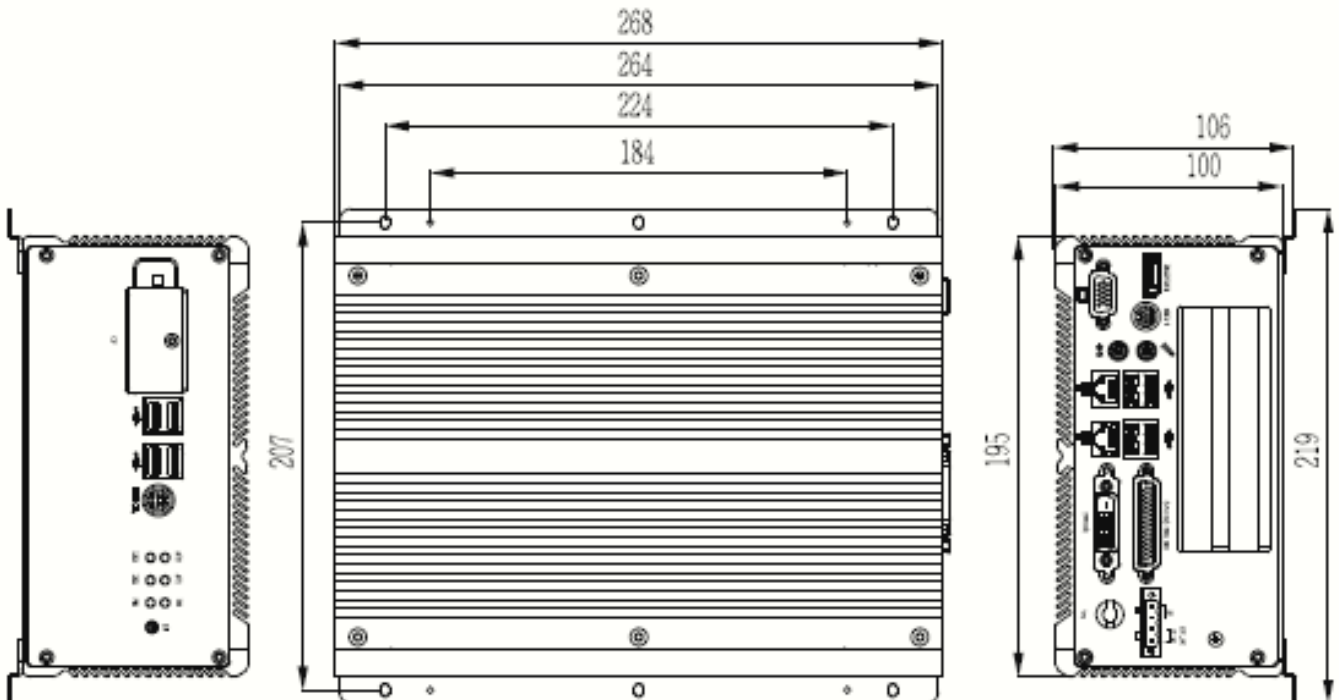

Weight:

- Net Weight: ~ 4,3 kg
- Shipping weight including accessories & packing material: ~ 6,8 kg

Mechanical dimensions:

- Free standing (WxHxD) 195 x 106 x 268 mm
- With wall bracket (WxHxD) 220 x 106 x 268 mm
- Required mounting space incl. cables and ventilation. (WxHxD) 230 x 150 x 350 mm