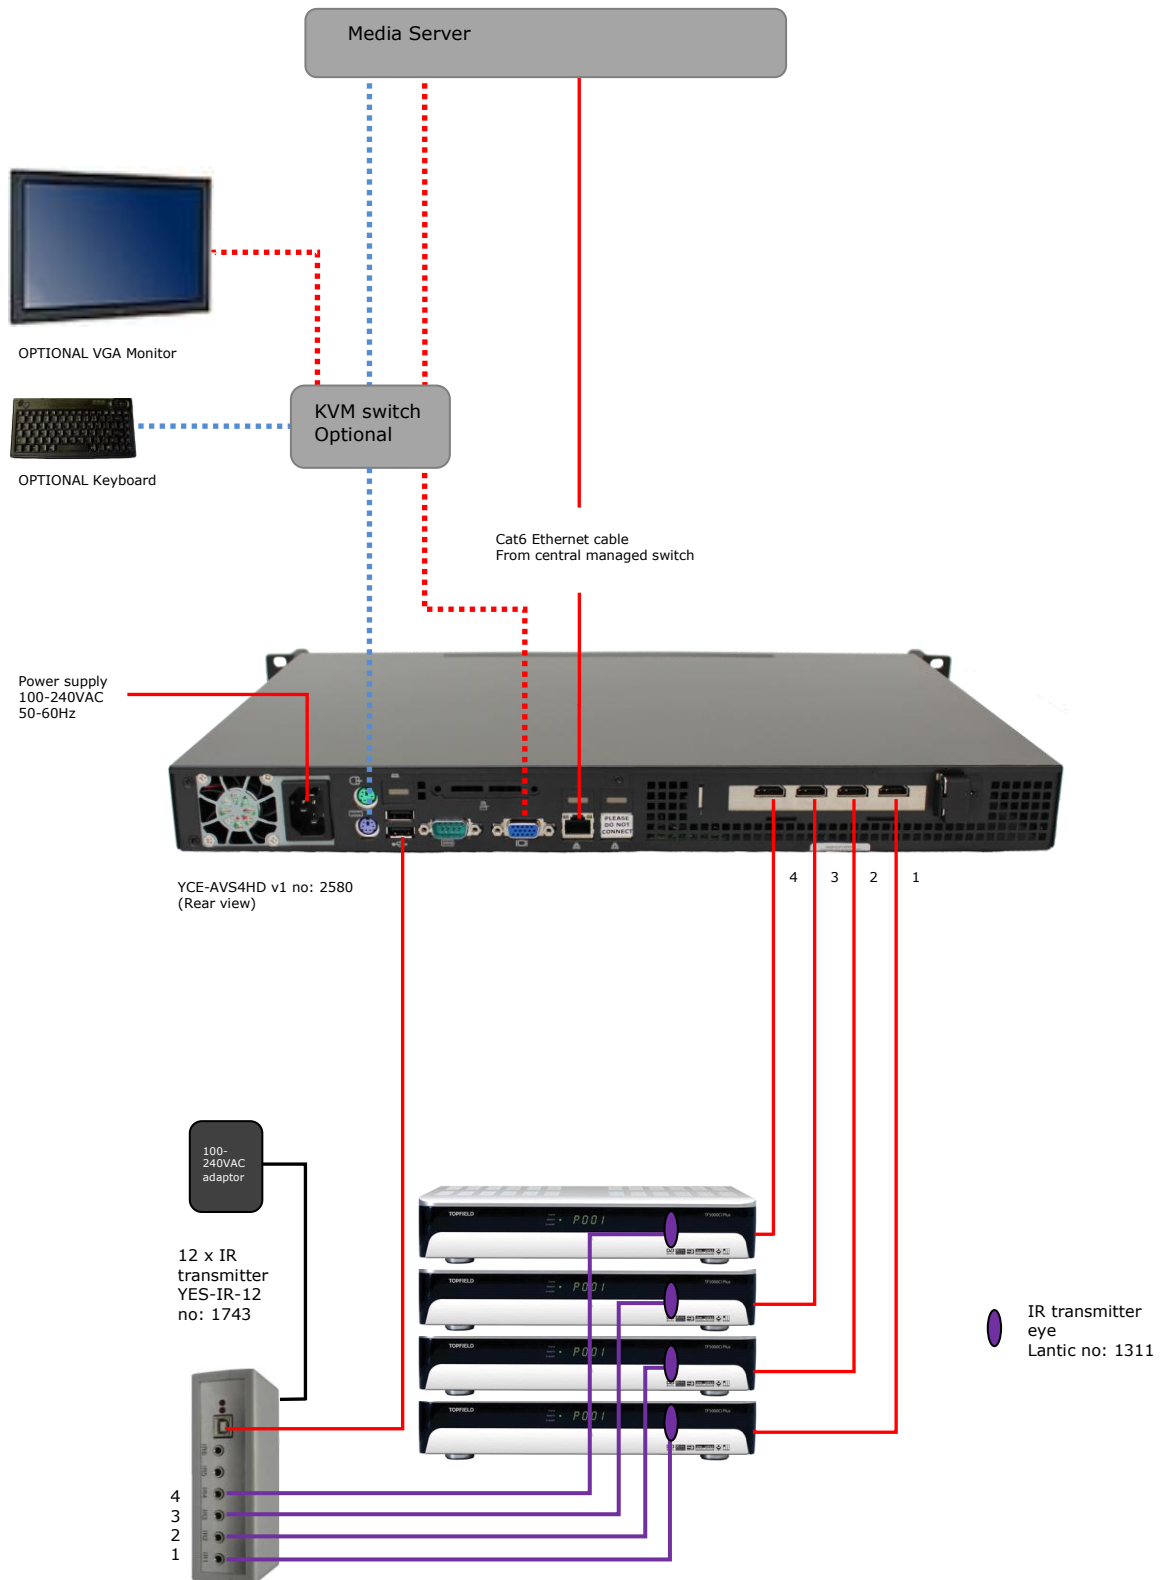

A/V Stream Server 4x HD, Type No.: YCE-AVS4HD v1

Application example: Streaming solution with 4 streamers & 4 Sat receivers:

* all specifications subject to change without notice